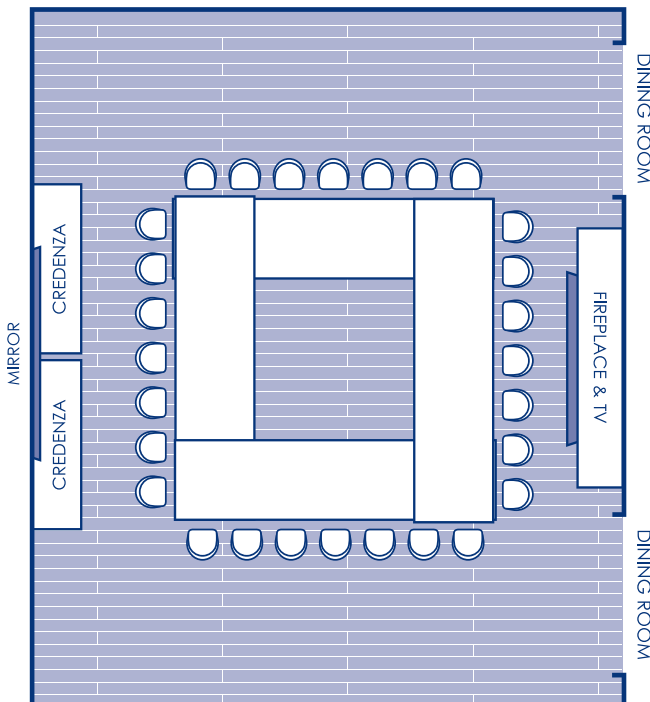

U-SHAPE

Seats 10-24

SQUARES & ROUNDS

Seats up to 55 guests

BOARD ROOM STYLE

Seats up to 25 guests

SAMPLE TABLE ARRANGEMENT

SEMI PRIVATE OPTIONS

Seats 14* - 18* guests

*DEPENDING ON ARRANGEMENT