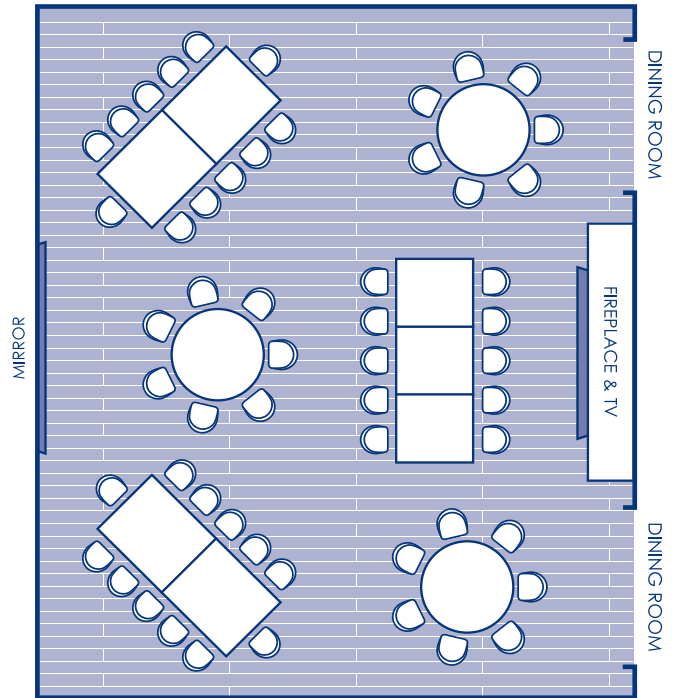

U-SHAPE

Seats 10-24

SQUARES & ROUNDS

Seats up to 55 guests

BOARD ROOM STYLE

Seats up to 25 guests

SAMPLE TABLE ARRANGEMENT

SEMI PRIVATE OPTIONS