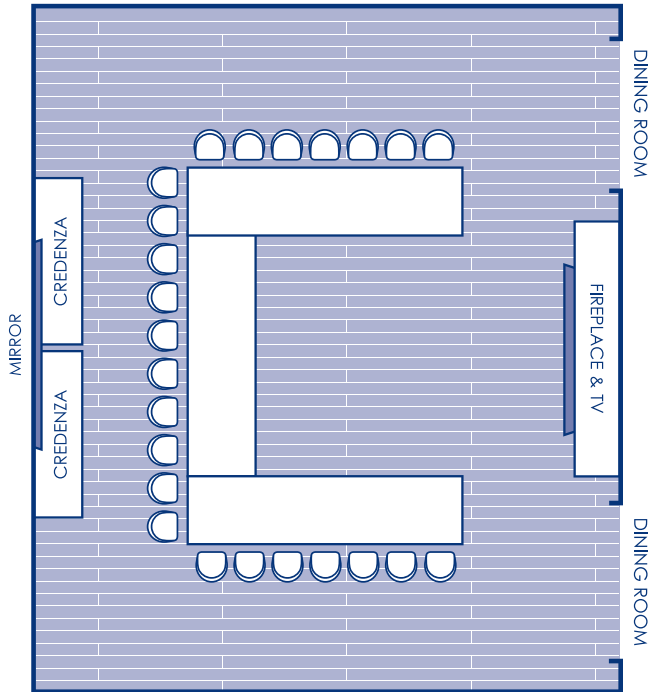

U-SHAPE

Seats 10-24

SQUARES & ROUNDS

Seats up to 55 guests

BOARD ROOM STYLE

Seats up to 25 guests

SAMPLE TABLE ARRANGEMENT

SEMI PRIVATE OPTIONS

Seats 14* - 18* guests

*DEPENDING ON ARRANGEMENT